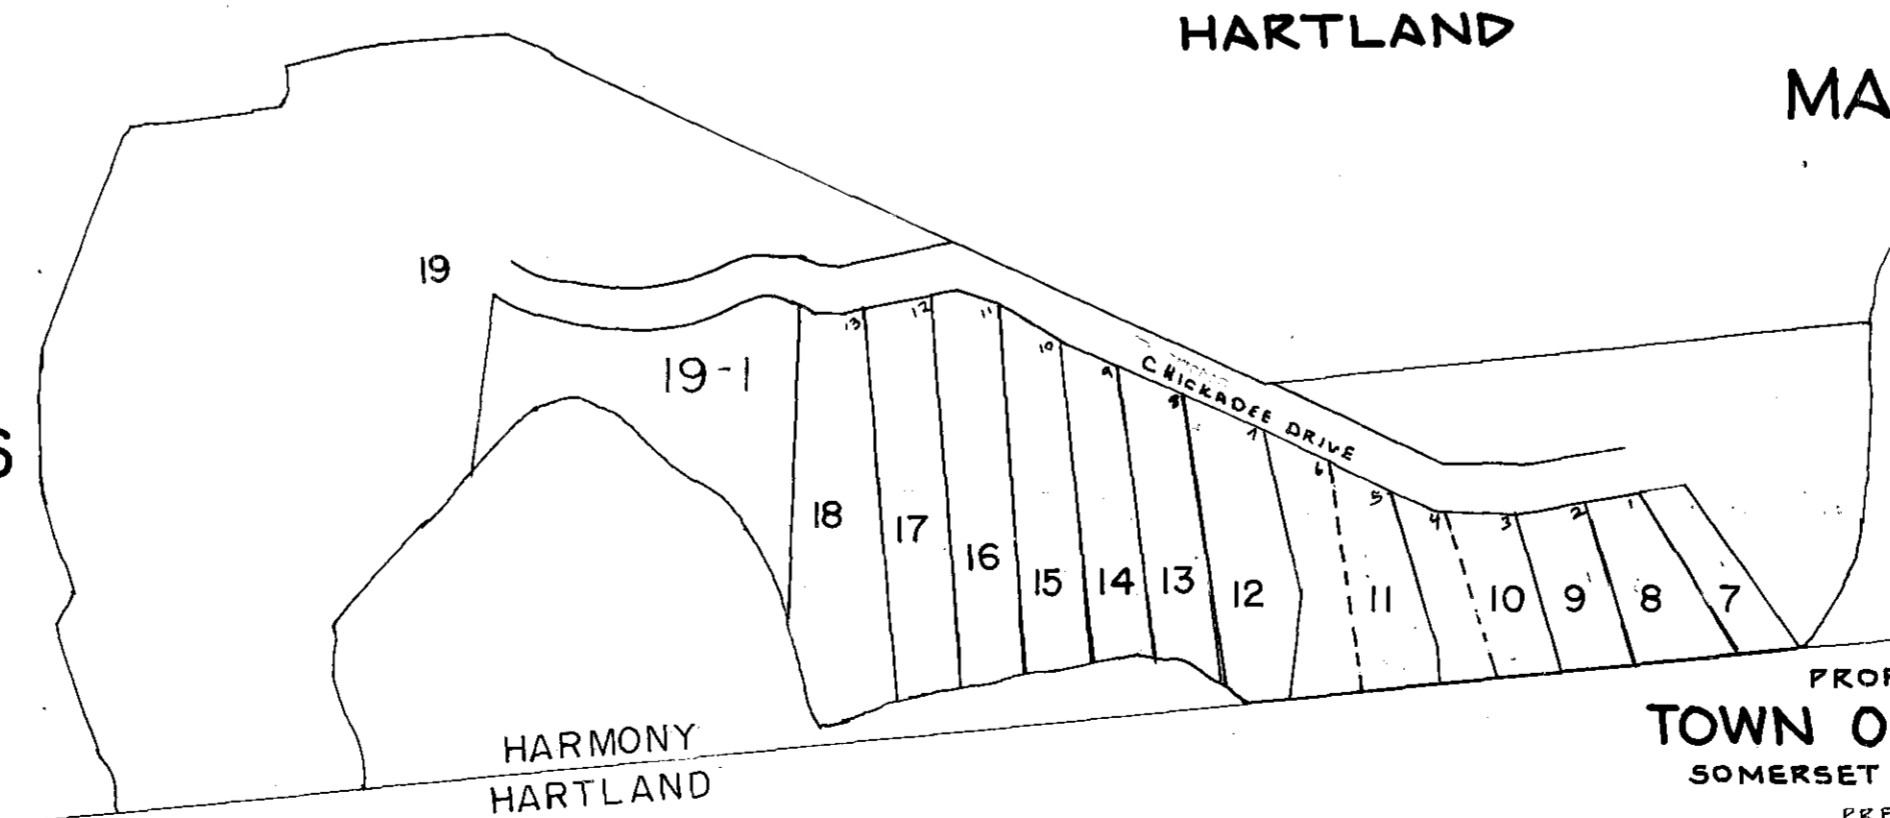

JOINS MAP 13

MAP 16

JOINS MAP 17

JOINS MAP 16

HARTLAND

MAP 17

HARMONY HARTLAND

LEGEND  
 PARCEL NUMBERS -----  
 MATCH LINE -----

PROPERTY MAPS  
**TOWN OF HARMONY**  
 SOMERSET COUNTY, MAINE  
 PREPARED BY  
 PAUL HERRICK  
 AND  
 NORTH KENNEBEC  
 REGIONAL PLANNING COMMISSION  
 SCALE 1 INCH = 660 ± FEET

16 AND 17