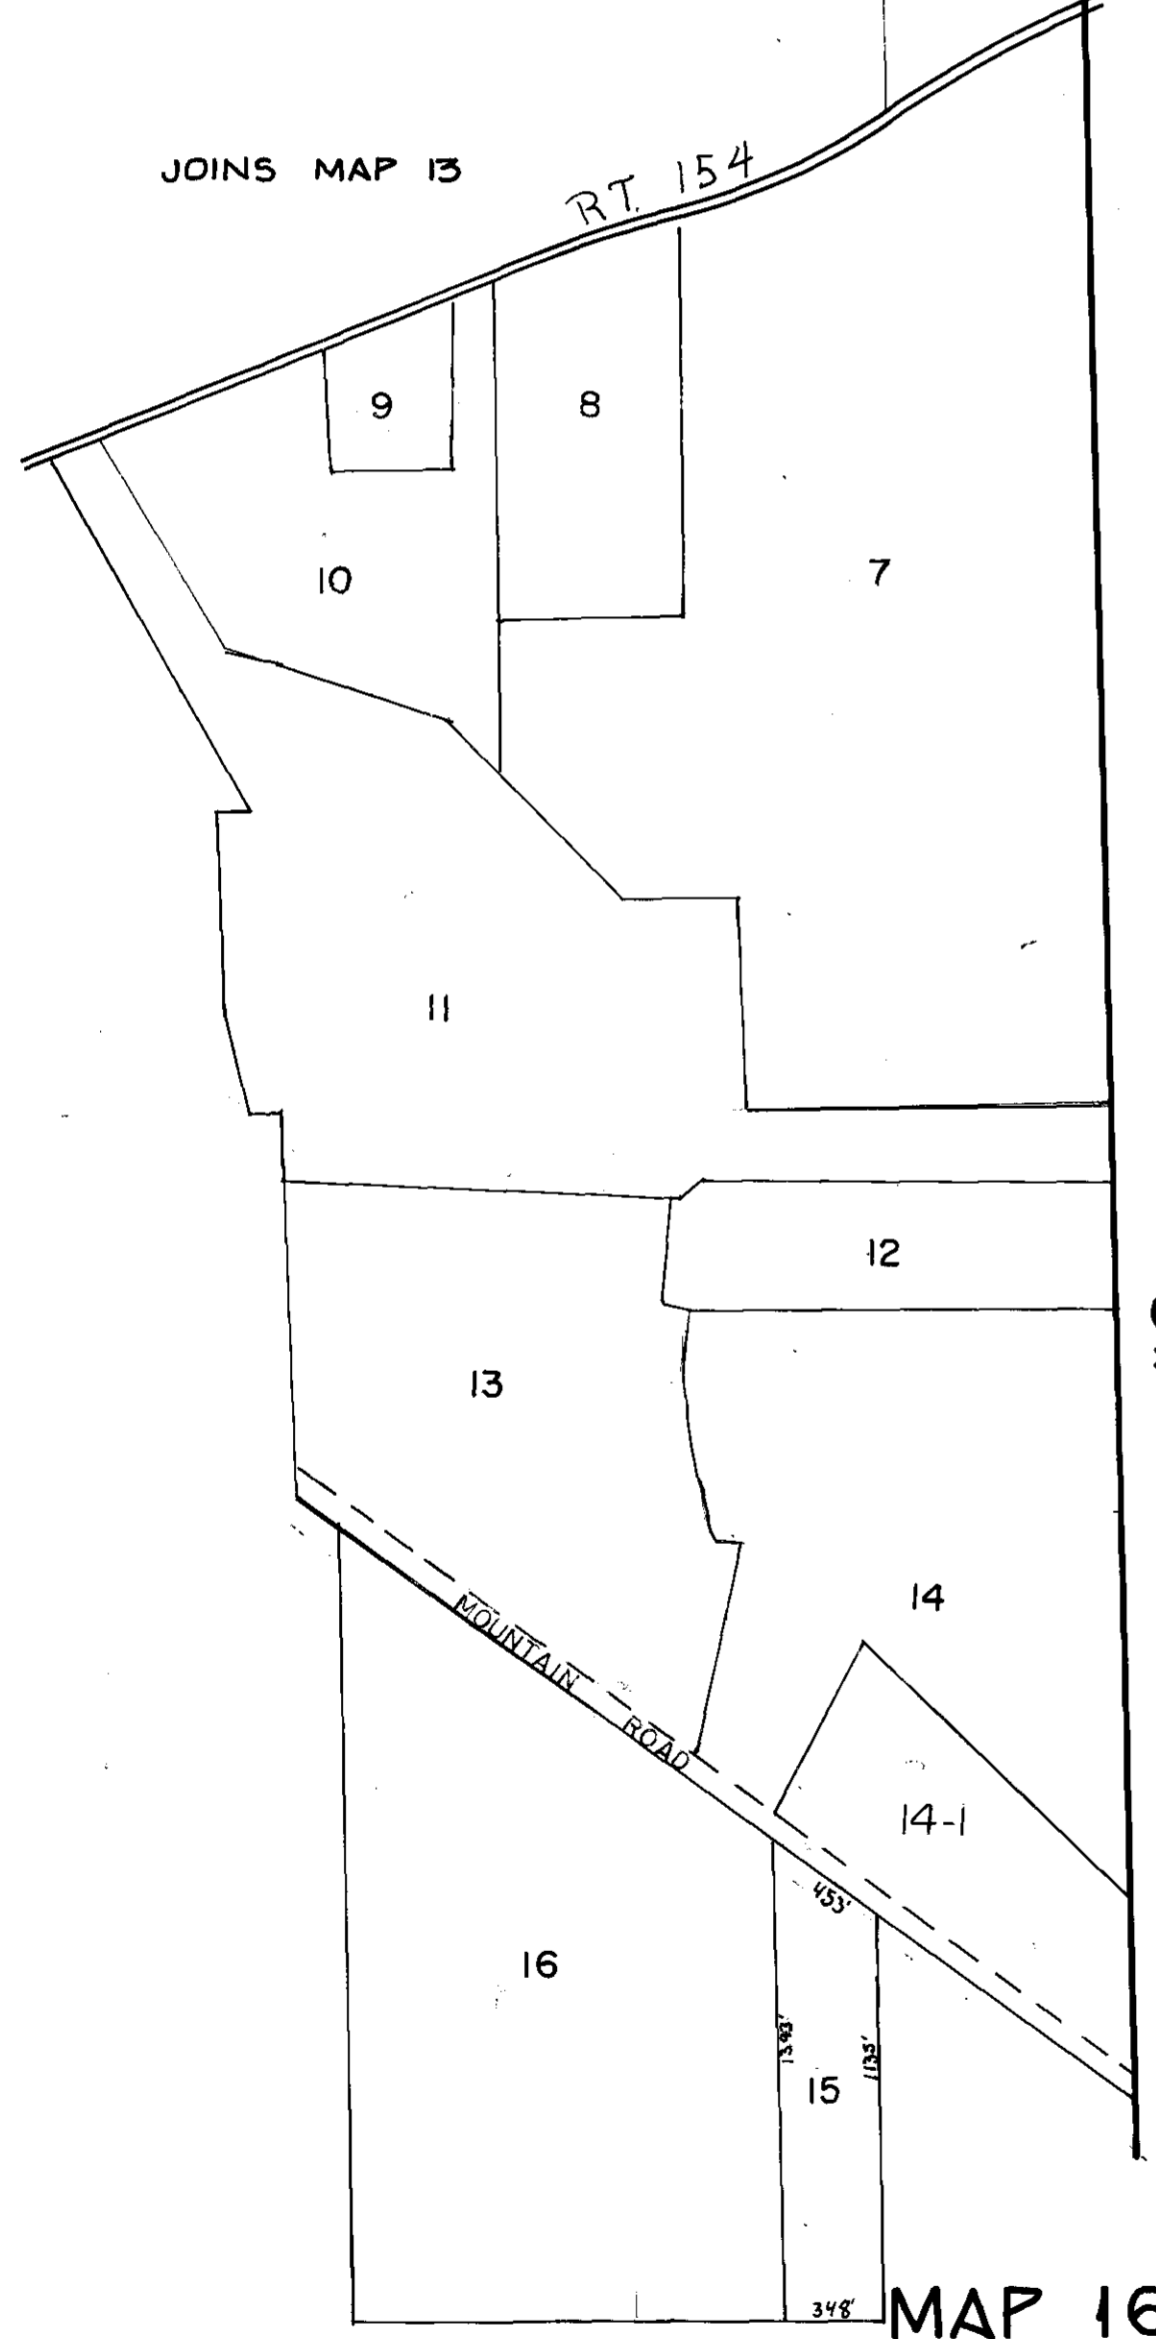

JOINS MAP 13

MAP 16

JOINS MAP 17

JOINS MAP 16

HARTLAND

MAP 17

HARMONY HARTLAND

LEGEND  
 PARCEL NUMBERS -----  
 MATCH LINE -----

PROPERTY MAPS  
**TOWN OF HARMONY**  
 SOMERSET COUNTY, MAINE  
 PREPARED BY  
 PAUL HERRICK  
 AND  
 NORTH KENNEBEC  
 REGIONAL PLANNING COMMISSION  
 SCALE 1 INCH = 660 ± FEET

16 AND 17