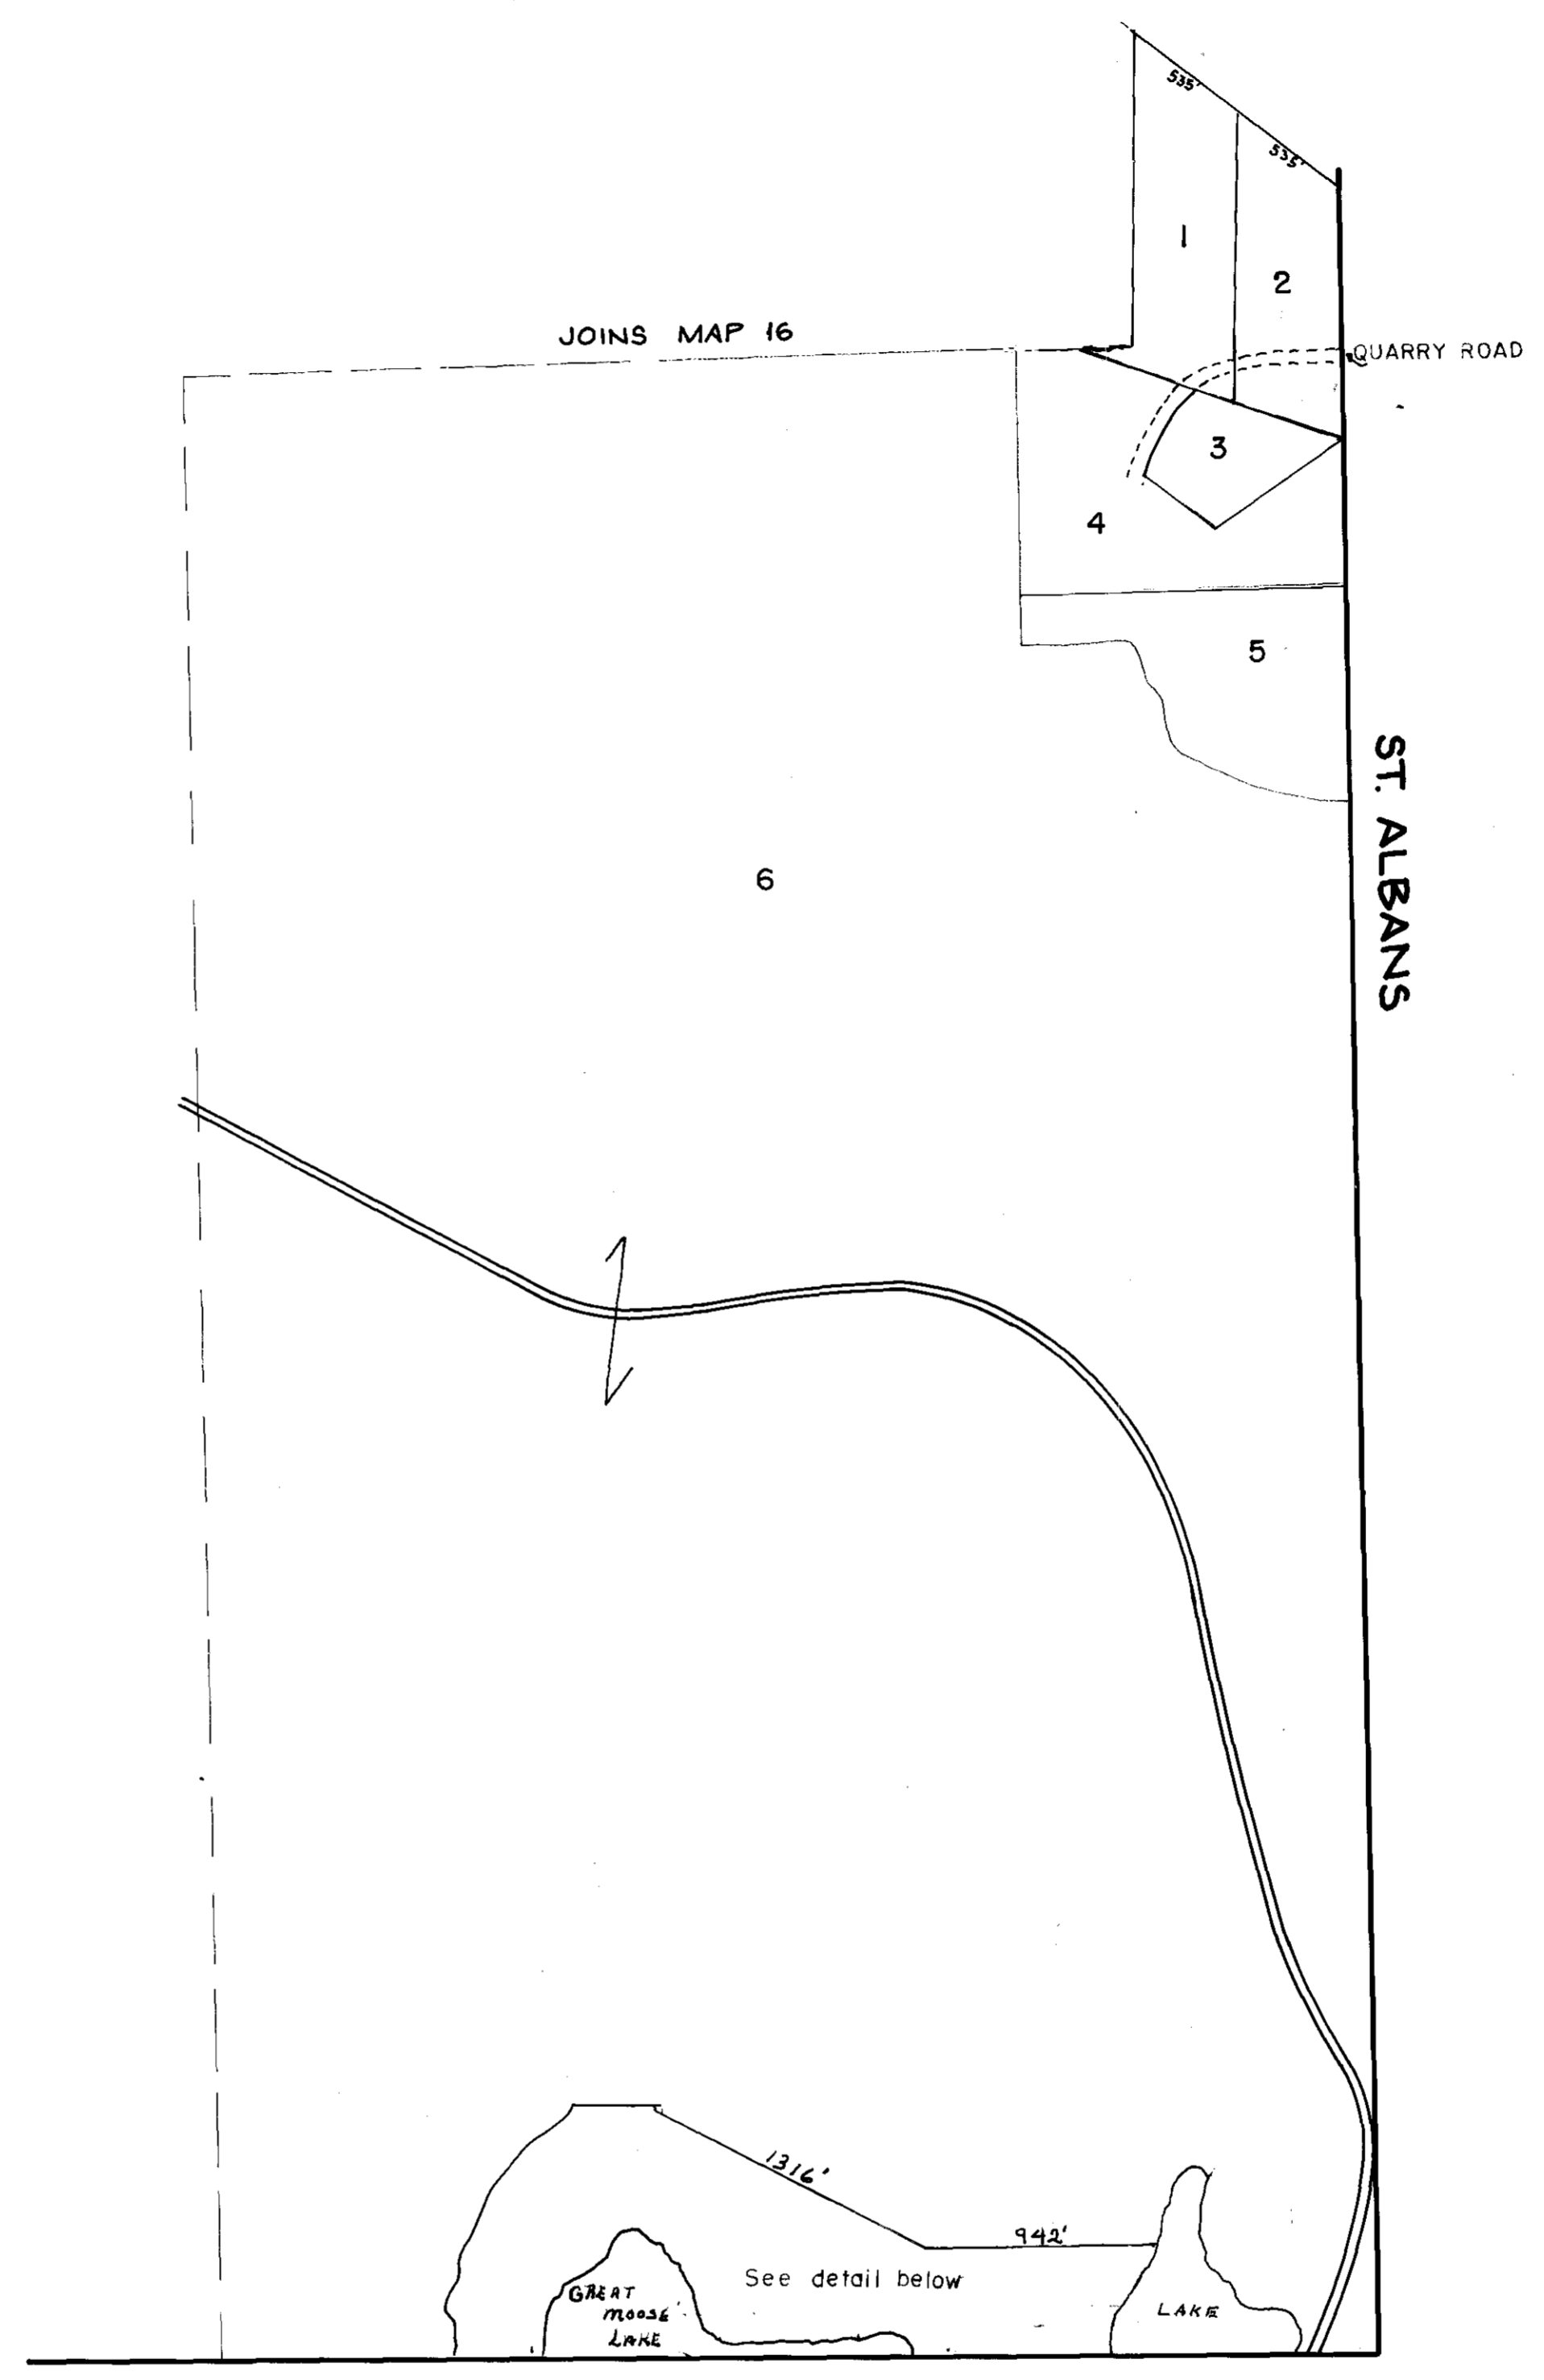

JOINS MAP 13

MAP 16

JOINS MAP 17

JOINS MAP 16

HARTLAND

MAP 17

HARMONY HARTLAND

LEGEND  
 PARCEL NUMBERS -----  
 MATCH LINE -----

PROPERTY MAPS  
**TOWN OF HARMONY**  
 SOMERSET COUNTY, MAINE  
 PREPARED BY  
 PAUL HERRICK  
 AND  
 NORTH KENNEBEC  
 REGIONAL PLANNING COMMISSION  
 SCALE 1 INCH = 660 ± FEET

16 AND 17