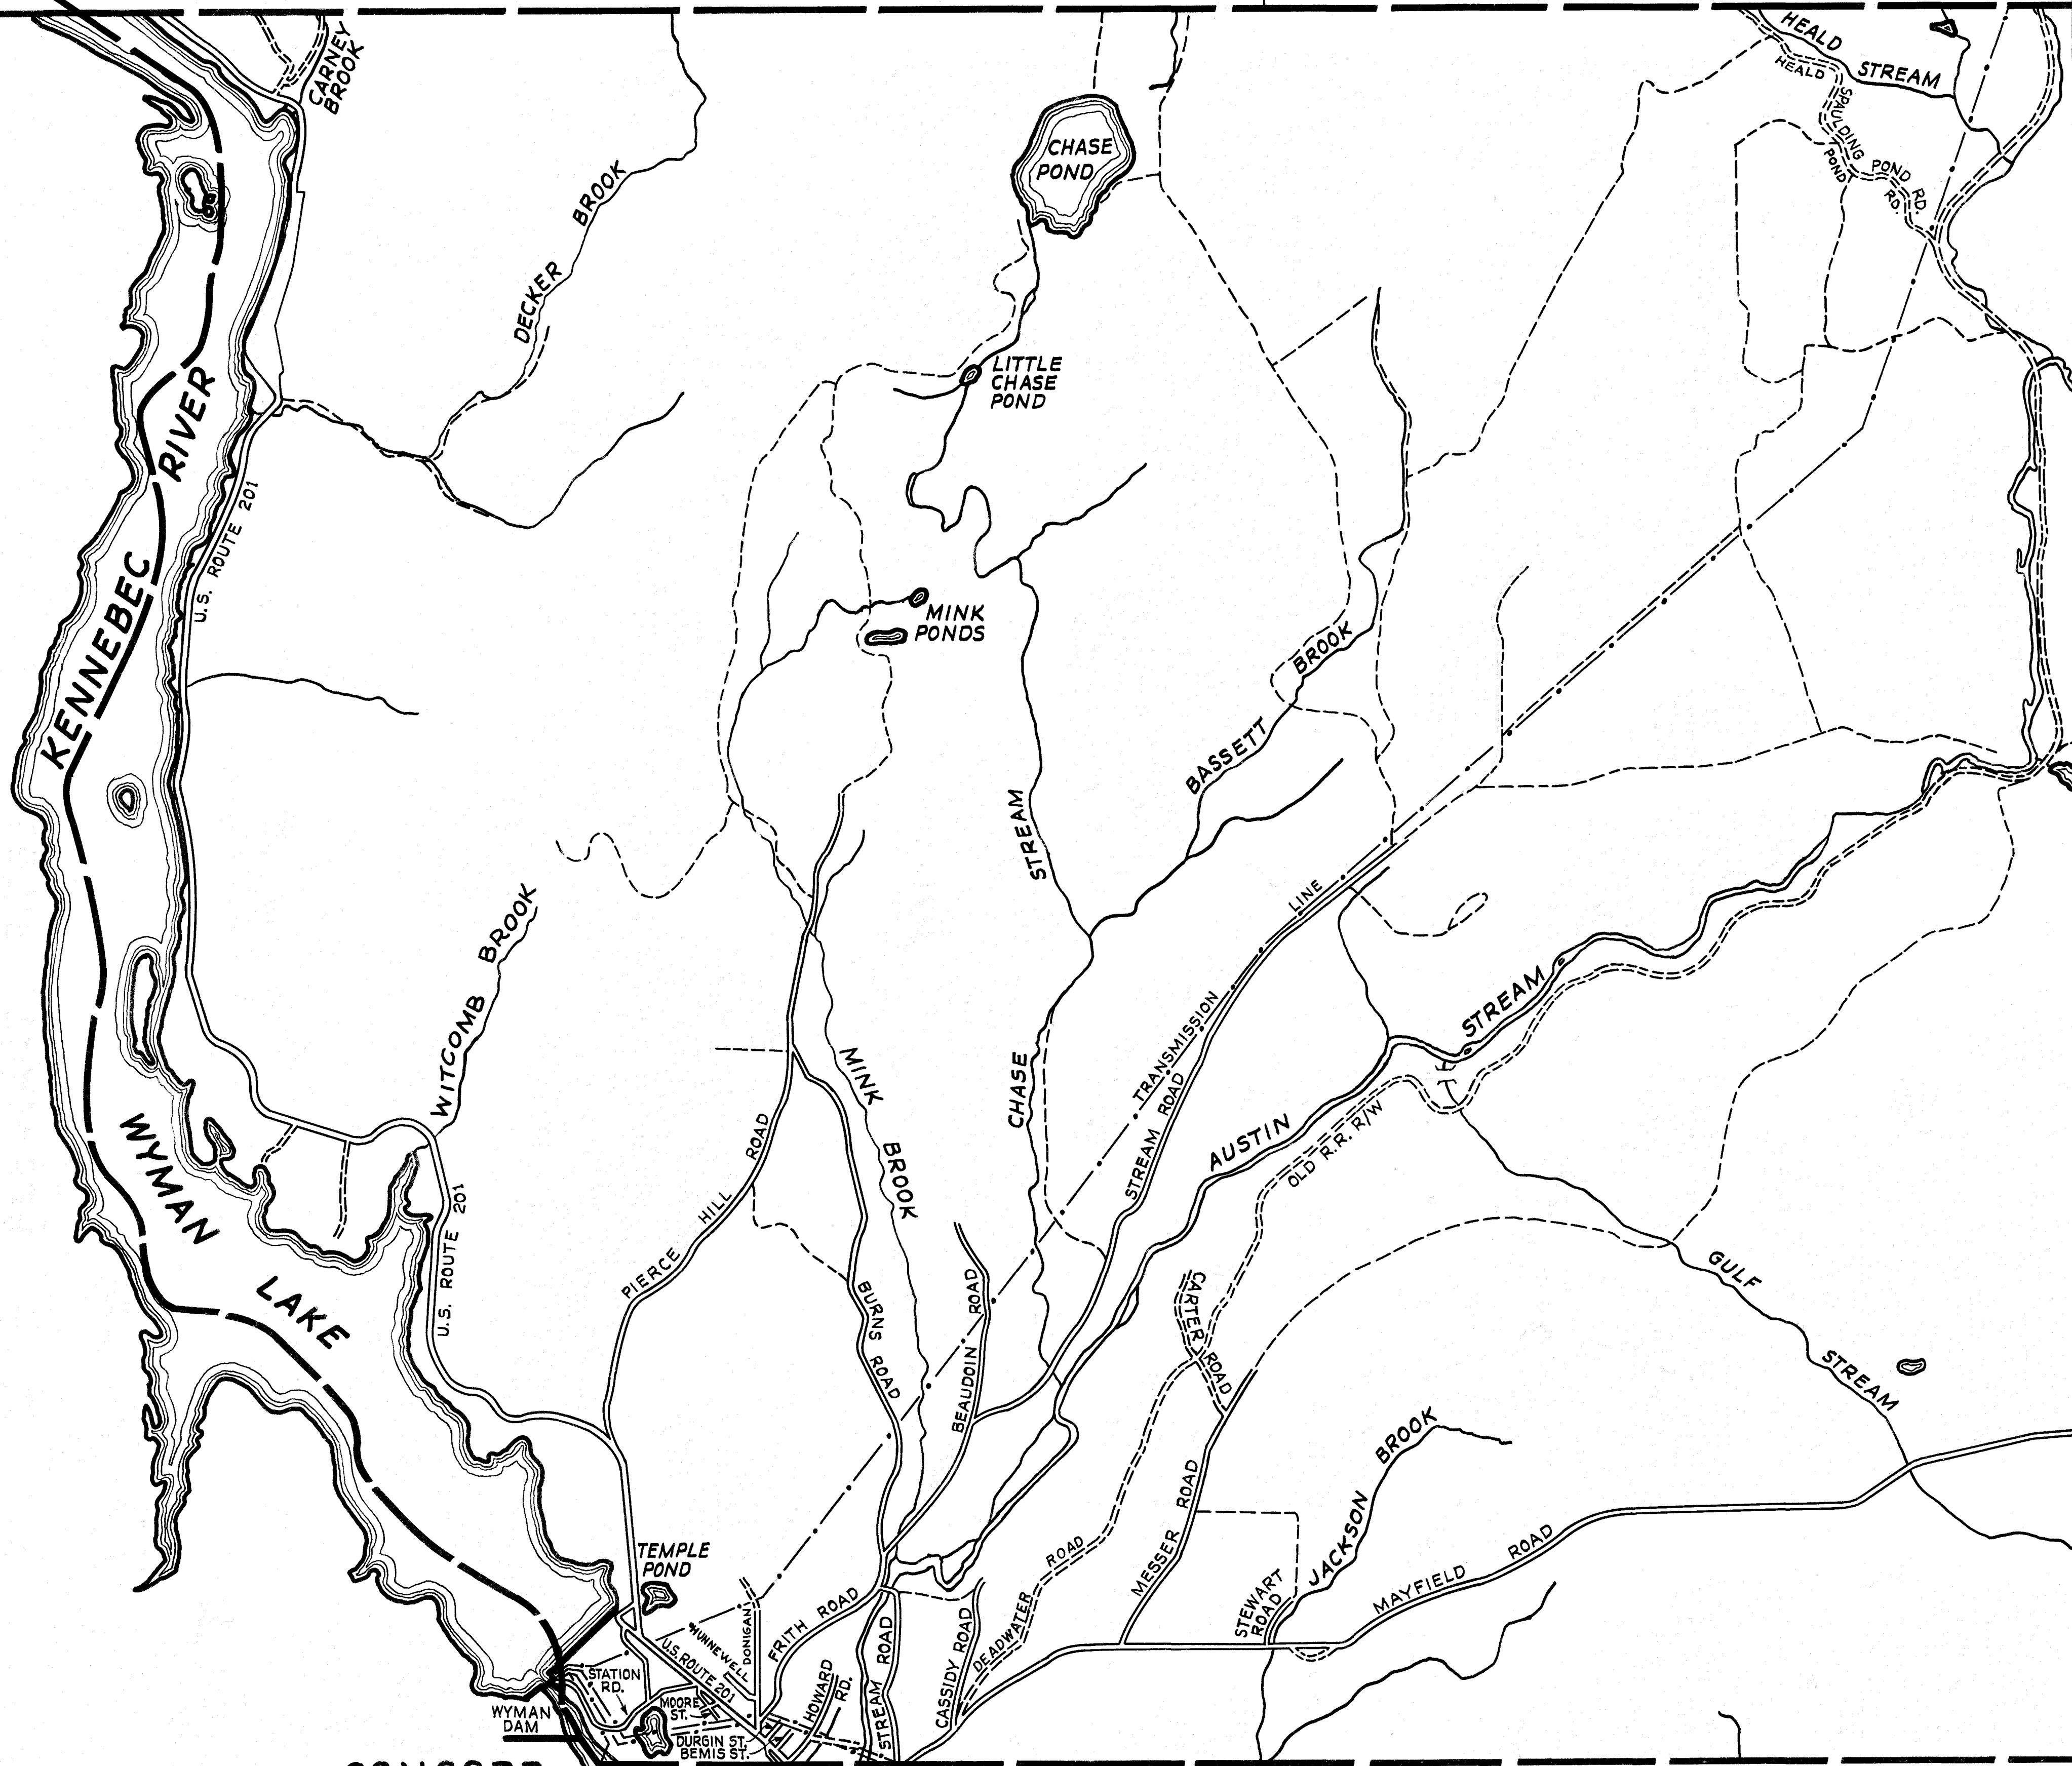

T1 R3  
BKPWKR

CARATUNK

(SPAULDING TRACT)

BALD MOUNTAIN  
(T2 R3 BKPEKR)

PLEASANT RIDGE

MAYFIELD  
(T2 R2 BKPEKR)

CONCORD

BINGHAM

TOWN OF  
**MOSCOW, MAINE**  
SOMERSET COUNTY

JOHN E. O'DONNELL AND ASSOCIATES  
AUBURN, MAINE  
APRIL 1, 1966

REVISED TO APRIL 2021